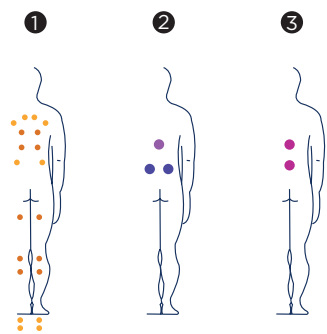

SWIMSPA AMAZON IN-GROUND

The Amazon is an impressive pool designed for practising sport combined with a hydrotherapy area that holds three people.

The hydromassage area is made up of one lounger and two seats that have been ergonomically designed to obtain the best possible comfort.

In contrast, the swimming area can be accessed from the two lateral sides, thus making it easy to install in the home.

A water current generated by five turbojets enables swimmers to swim countercurrent and thus keep fit in their home spas.

The Amazon in-ground swimspa has been designed to be installed anywhere. In addition to its massage pumps, it has a sand filtration system, which has been specially designed for this model.

Positions: 3 (2 / 1)

Measures: 500 x 230 x 138

Optional: