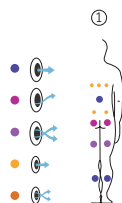

1 vertical

Measures: 400 × 230 × 138 cm

Water capacity (l): 6.000 liters

Weight: Empty 1150 kg / Full 7150 kg

3 colors

1 massages