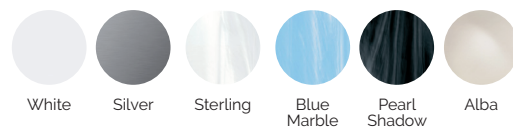

## SHELL FINISHES (ACRYLIC COLORS)

## FURNITURE FINISHES (OUTDOOR CABINET)

Synthetic Grey