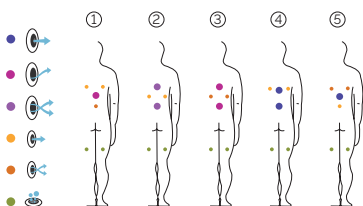

# Sundown

The virtuous circle of wellness.

AQUAVIA SPA

EN

AQUALIFE LINE

TECHNICAL SPECIFICATIONS

<b>CODE 52163</b>
Ideal for <b>5 people</b>
<b>5 positions</b>
<b>5 seats</b>
<b>Measures:</b> ø 205 x 90 cm
<b>Water capacity (l):</b> 680 liters
<b>Weight:</b> Empty 260 kg / Full 920 kg
<b>7 colors</b>
<b>5 massages</b>