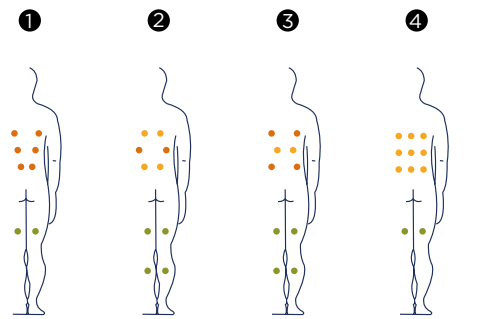

QUANTUM

Its small size enables it to be fitted anywhere in your home. Its straight lines, the cabinet's finish with white curves and the Woodermax system are the main outstanding features of this hot tub.

Positions: 4

Measures: 198 x 198 x 76

Optional: