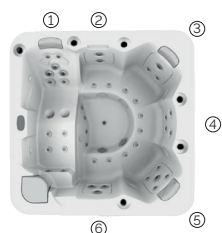

Pulse

The hot tub with just the right size.

CODE 69124
Ideal for 6 people
6 positions
1 loungers
5 seats
Measures: 216 x 216 x 90 cm
Water capacity (l): 980 liters
Weight: Empty 330 kg / Full 1.310 kg
7 colors
6 massages