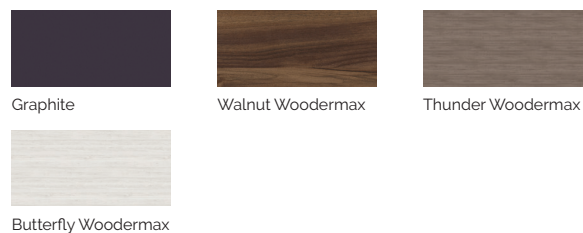

FURNITURE FINISHES (OUTDOOR CABINET)

AQUALIFE LINE

EN

AQUAVIA SPA

TECHNICAL SPECIFICATIONS

FEATURES	
Total massage points	44
Massage Jets	28
Air Nozzles	16
Waterfall	Not available
Headrests	3
Digital Control Panel	Standard
Clear Water System	Standard
Metal structure	Standard
ABS base	Standard
Energy Saving Cover	Standard
EcoSpa	Optional
Nordic Insulation System	Optional
FINISHES	
2 LED spotlights	Optional
1 LED spotlight	Included
Bluetooth Audio	Optional
Stainless Steel Nozzles	Standard
*Programmable Wi-Fi Touch Panel	Optional
Without cabinet	Optional
MASSAGE PUMPS	
Water massage	1800 W / 2,5 CV
Relax Impact Pump	400 W
FILTRATION AND HEATING	
Recirculation pump	200 W
Water heater	3.000 W
Type of filter	Cartridge
POWER SUPPLY	
Power requirement to 230 V (LOW/AMP)	4.000W / 14,6 A
Voltage	230 V / 400 V III

FEATURES

OPTIONAL FEATURES

"To integrate the Programmable Wi-Fi Touch Panel, the hot tub must incorporate the Nordic Insulation System or EcoSpa and include the option 2 LED spotlights"

According to our policy of constant evolution, we reserve the right to modify the specifications in part or in whole without forewarning.