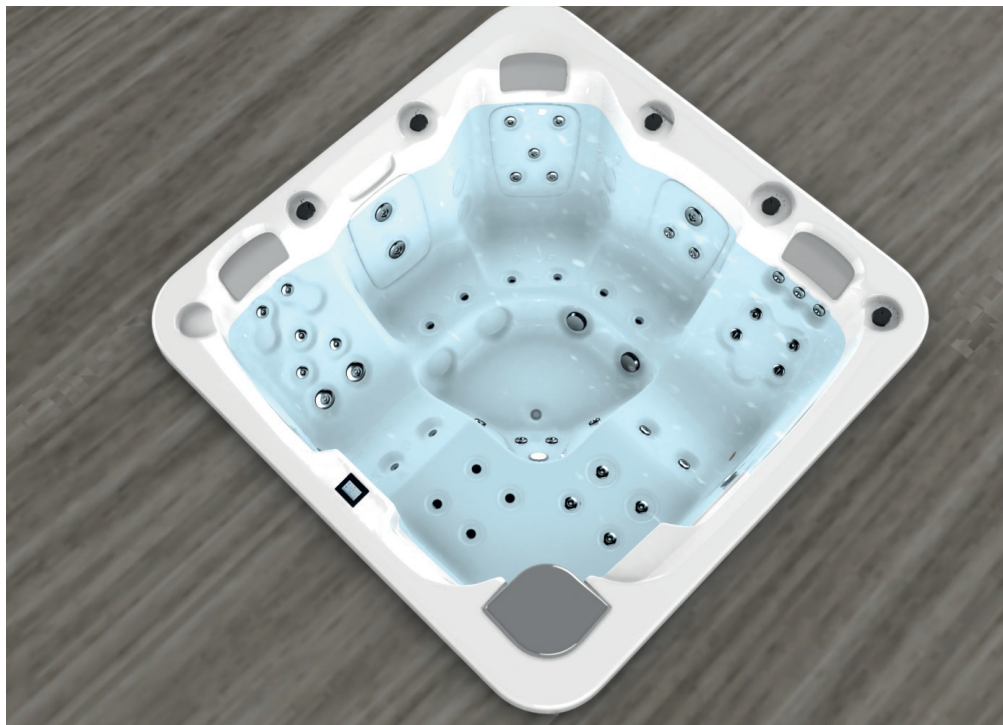

CODE 78769

Ideal for 4 people

5 positions

2 lounger

3 seats

Measures: 216 x 216 x 90 cm

Water capacity (l): 980 liters

Weight: Empty 330 kg / Full 1.310 kg

5 colors

5 massages

SHELL FINISHES (ACRYLIC COLORS)

FEATURES

TECHNICAL SPECIFICATIONS

FEATURES

Total massage points	44
Massage Jets	32
Air Nozzles	12
Waterfall	Not available
Water fountains	Not available
Jets / Stainless Steel Nozzles	Standard
Headrests	3
Touch Panel	Standard
Metal structure	Standard
Chromotherapy LED spotlight	1 LED
Energy Saving Cover	Optional
EcoSpa	Not available