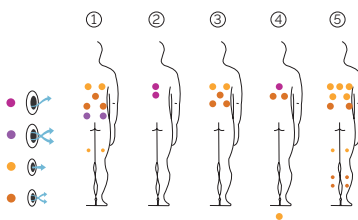

5 colors

5 massages

SHELL FINISHES (ACRYLIC COLORS)

FEATURES

TECHNICAL SPECIFICATIONS

FEATURES

Total massage points	44
Massage Jets	32
Air Nozzles	12
Waterfall	Not available
Water fountains	Not available
Jets / Stainless Steel Nozzles	Standard
Headrests	3
Touch Panel	Standard
Metal structure	Standard
Chromotherapy LED spotlight	1 LED
Energy Saving Cover	Optional
EcoSpa	Not available