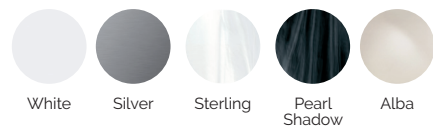

5 colors

5 massages

SHELL FINISHES (ACRYLIC COLORS)

FEATURES

TECHNICAL SPECIFICATIONS

FEATURES

Total massage points	44
Massage Jets	32
Air Nozzles	12
Waterfall	Not available
Water fountains	Not available
Jets / Stainless Steel Nozzles	Standard
Headrests	3
Touch Panel	Standard
Metal structure	Standard
Chromotherapy LED spotlight	1 LED
Energy Saving Cover	Optional
EcoSpa	Not available

5 colori

5 massaggi

COLORI SUPERFICIE ACRILICA

White

Silver

Sterling

Pearl
Shadow

Alba