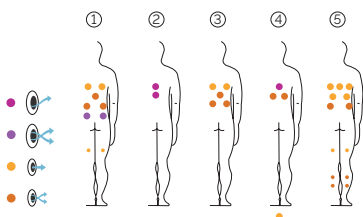

Menorca

Le spa romantique.

AQUAVIA SPA

FR

BUILT-IN LINE

CODE 78769

Idéal pour 4 personnes

5 positions

2 allongée

3 assises

Dimensions: 216 x 216 x 90 cm

Volume Eau: 980 litres

Poids: Vide 330 kg / Plein 1.310 kg

5 couleurs

5 massages