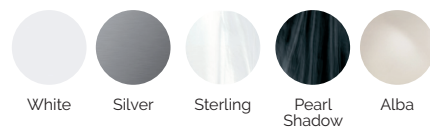

5 colors

5 massages

SHELL FINISHES (ACRYLIC COLORS)

FEATURES

TECHNICAL SPECIFICATIONS

FEATURES

Total massage points	44
Massage Jets	32
Air Nozzles	12
Waterfall	Not available
Water fountains	Not available
Jets / Stainless Steel Nozzles	Standard
Headrests	3
Touch Panel	Standard
Metal structure	Standard
Chromotherapy LED spotlight	1 LED
Energy Saving Cover	Optional
EcoSpa	Not available

5 massages

COULEURS ACRYLIQUE

White

Silver

Sterling

Pearl Shadow

Alba

PRESTATIONS