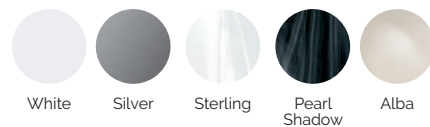

ACRYLFARBEN

LEISTUNGEN

BUILT-IN LINE

DE

AQUAVIA SPA

AUSSTATTUNG

LEISTUNGEN	
Massagepunkte gesamt	44
Massagedüsen	32
Luftdüsen	12
Wasserfälle	Nicht verfügbar
Wasserquellen	Nicht verfügbar
Düsen Edelstahl	Serienausstattung
Kopfstützen	3
Touch Panel	Serienausstattung
Metallrahmen	Serienausstattung
Farbtherapie LED-Strahler	1 LED
Energy Saving Cover	Option
EcoSpa	Nicht verfügbar
EMPFOHLENES EXTERNES GERÄT	
Empfohlenes Technikpaket	Kit Digital
AUSSTATTUNG	
Filtertyp	Ø 500
Zirkulationspumpe	0,6 kW
Massagepumpe	1,8 kW
Gebälse	0,9 kW
Elektrowärmetauscher	3 kW
Ozonanlage	Option
INSTALLATION	
Leistung Option niedrige Stromstärke(LA) (W)	3.600 W
Leistung Option niedrige Stromstärke(LA) (A)	15,7 A
Stromspannung	230 / 400 V III

Im Rahmen unserer Bemühungen um ständige Verbesserungen behalten wir uns das Recht vor, ohne weitere Bekanntmachungen Änderungen an der Konstruktion und den technischen Daten vorzunehmen.