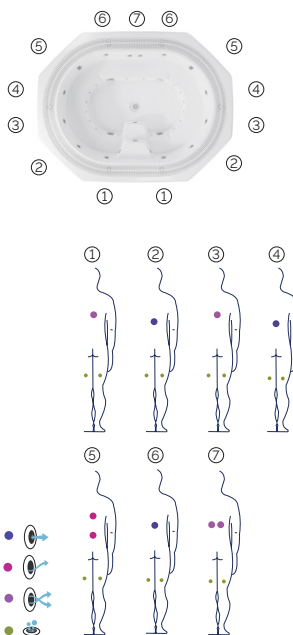

13 positions

13 seats

Measures: 365 x 280 cm

Water capacity (l): 2.490 liters

Weight: Empty 373 kg / Full 2.863 kg

3 colors

7 massages

SHELL FINISHES (ACRYLIC COLORS)

White Blue Marble Sterling

PROFESSIONAL LINE

(EN)

AQUAVIA SPA

TECHNICAL SPECIFICATIONS

FEATURES	
Total massage points	32
Massage Jets	16
Air Nozzles	16
Stainless Steel Nozzles	Optional
Headrests	Not available
Grating on Teak Wooden	Not available
Piezoelectric Button	2
Metal structure	Standard
White LED Light	Standard
Chromotherapy LED spotlight	Optional
Isolating cover	Optional
RECOMMENDED EXTERNAL EQUIPMENT	
Balance tank	2.000 l
Compact Kit	Kit 75 2M
EQUIPMENT	
Filter	Ø 650
Filtration pump	0,82 KW
Massage Pump	2 x 1,81 KW
Air blower	1,3 KW
Standard heater power	6 KW
Ozonator	Optional
Buttons / Control	Piezoelec.
INSTALLATION	
Power requirement (LOW AMP) (W)	11.760 W
Power requirement (LOW AMP) (A)	18,9 A
Voltage	400 V III