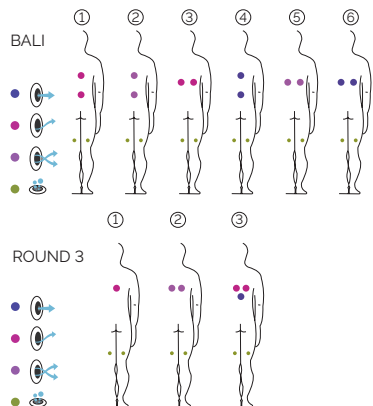

10 seats

Measures: ø 297 cm

Water capacity (l): 1.944 liters

Weight: Empty 224 kg / Full 2.168 kg

5 colors

3 massages

SHELL FINISHES (ACRYLIC COLORS)

BALI

ROUND 3

FEATURES

FEATURES	BALI	ROUND 3
Total massage points	36	34
Massage Jets	18	16
Air Nozzles	18	18
Stainless Steel Nozzles	Not available	Not available
Headrests	Not available	Not available
Grating on Teak Wooden	Not available	Not available
Piezoelectric Button	2	2
Metal structure	Standard	Standard
White LED Light	Standard	Standard
Chromotherapy LED spotlight	Optional	Optional
Isolating cover	Optional	Optional