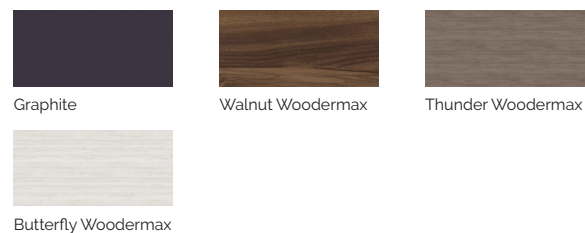

SHELL FINISHES (ACRYLIC COLORS)

FURNITURE FINISHES (OUTDOOR CABINET)

FEATURES

OPTIONAL FEATURES

FEATURES	
Total massage points	56
Massage Jets	54
Air Nozzles	Not available
Waterfall	2
Headrests	3
Digital Control Panel	Standard
Clear Water System	Standard
Metal structure	Standard
ABS base	Standard
Energy Saving Cover	Standard
EcoSpa	Optional
Nordic Insulation System	Optional
FINISHES	
2 LED spotlights	Optional
1 LED spotlight	Included
Bluetooth Audio	Optional
Stainless Steel Nozzles	Standard
*Programmable Wi-Fi Touch Panel	Optional
Without cabinet	Optional
MESSAGE PUMPS	
Water massage	2 x 1800 W / 2.5 CV
Relax Impact Pump	Not available
FILTRATION AND HEATING	
Recirculation pump	200 W
Water heater	3.000 W
Type of filter	Cartridge
POWER SUPPLY	
Power requirement to 230 V (LOW/AMP)	4.000W / 17.2 A
Voltage	230 V / 400 V III