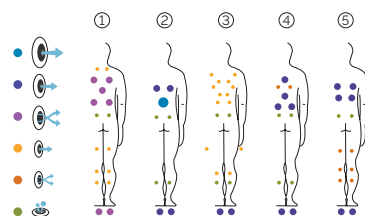

5 positions

2 loungers

3 seats

Measures: 233 x 233 x 91 cm

Water capacity (l): 1.610 litros

Weight: Empty 378 kg / Full 1.988 kg

6 colors

5 massages